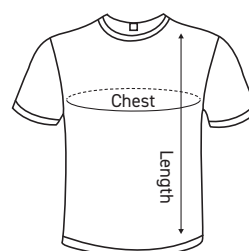

Color: Grey.
Material: 100% cotton. Silkscreen printed logos and drawing.

AVAILABLE IN

EU SIZES	CODE
S - Small	9.Z752/SG
M - Medium	9.Z752/MG
L - Large	9.Z752/LG
XL - ExtraLarge	9.Z752/XLG
XXL	9.Z752/XXLG
XXXL	9.Z752/XXXLG

SIZE CONVERSION CHART

EU	USA
M (44-46)	S (32-34)
L (48-50)	M (36-38)
XL (52-54)	L (40-42)
XXL (56-58)	XL (44-46)
XXXL (60-62)	XXL (48-50)
XXXXL (62-64)	XXXL (50-52)

SIZE GUIDE

EU SIZE	US SIZE	ASIAN SIZE	CHEST	LENGTH
S	XS	L	96 cm	68 cm
M	S	XL	104 cm	70 cm
L	M	2XL	108 cm	72 cm
XL	L	3XL	116 cm	75 cm
2XL	XL	4XL	124 cm	79 cm
3XL	2XL	-	132 cm	82 cm
4XL	3XL	-	140 cm	85 cm