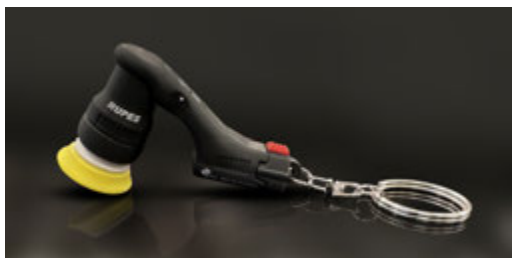

DESCRIPTION

3D keyring polisher shaped.
Size, 6,5 cm | 2,5 inch

CODE
9.Z1167