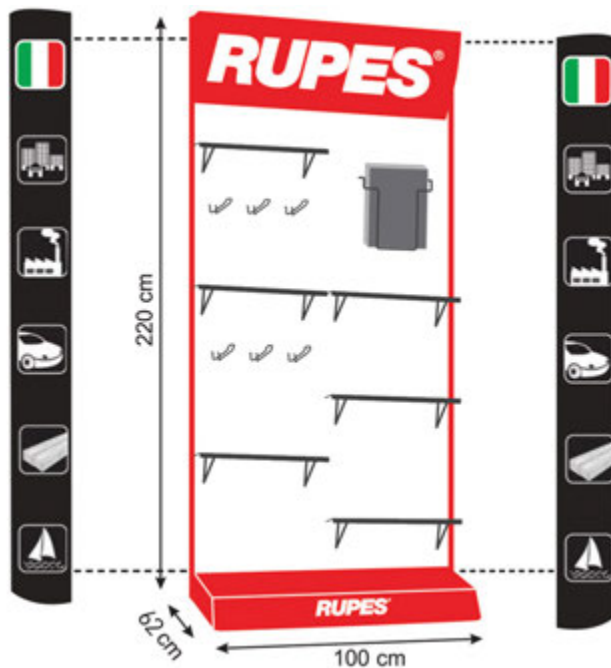

OPTIONAL / ACCESSORIES

Side wing with graphics, (for 1 pc only) - NET PRICE: 55,00 €

CODE

9.Z805/12

Shelf -1 pc (h 50 x d 25) NET PRICE 18,00 €

CODE

9.Z975

Hook -1 pc (20 cm) NET PRICE 4,00 €

CODE

9.Z976

*Tool holder -1 pc NET PRICE 6,00 €

CODE

9.Z977

*Tool holder

MODULAR

Visual displays