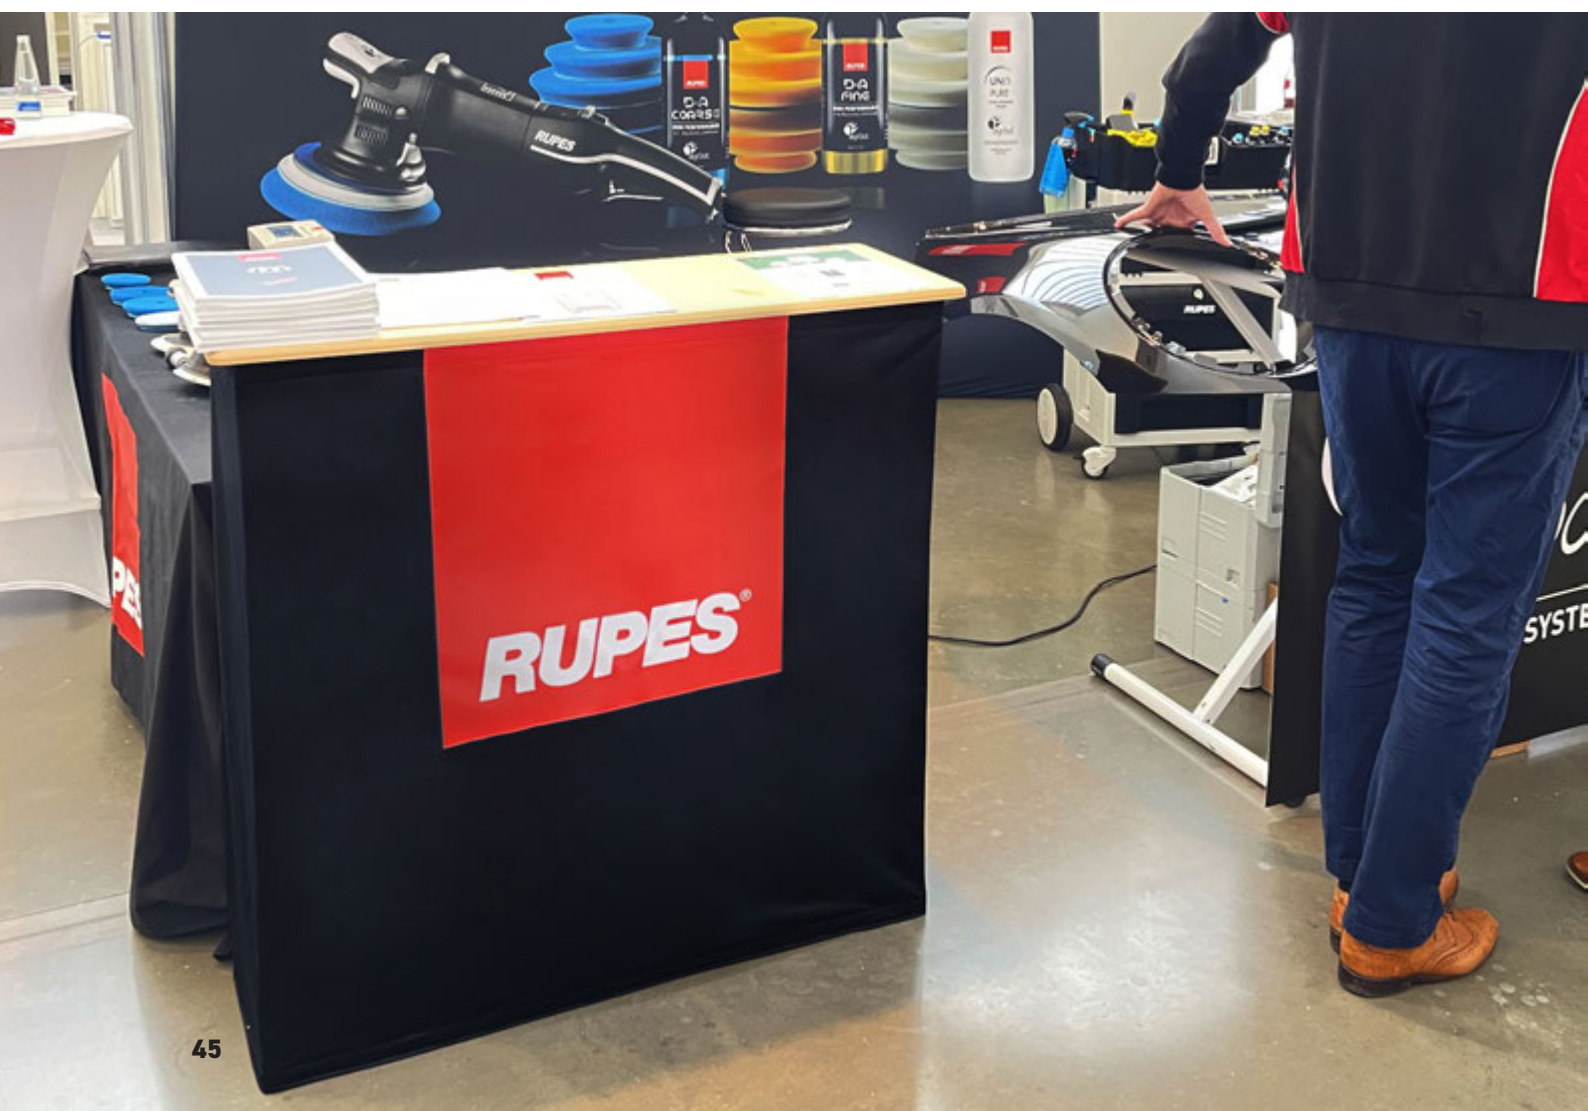

*Structure is made of 32mm-diameter aluminum tubulars, which are malleable and make it easy to transport. Installing the graphic is simple; it fits effortlessly and closes with a convenient zipper.

*Portable bag dimensions: 80x27x27 cm